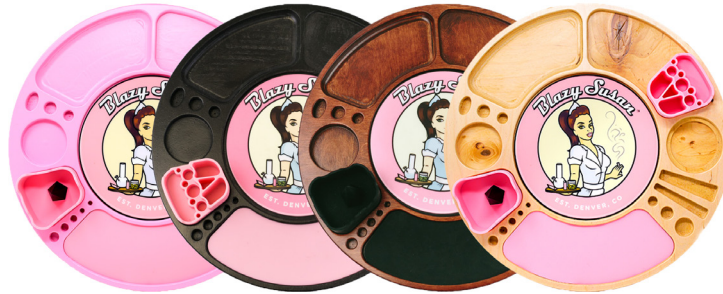

MSRP \$2.99

**SECRET BOX
BATTERIES**

MSRP \$34.99

**CLASSIC
PEN BATTERY**

MSRP \$24.99

**UV GLASS
STASH JAR - 125ML**

MSRP \$17.99

SMOKER'S KITS

MSRP \$44.99

BLAZY SUSAN SPINNING ROLLING TRAYS

PINK
MSRP \$126.99

BLACK
MSRP \$126.99

CHERRY
MSRP \$126.99

BIRCH
MSRP \$116.99

DAB TRAYS

MSRP \$69.99