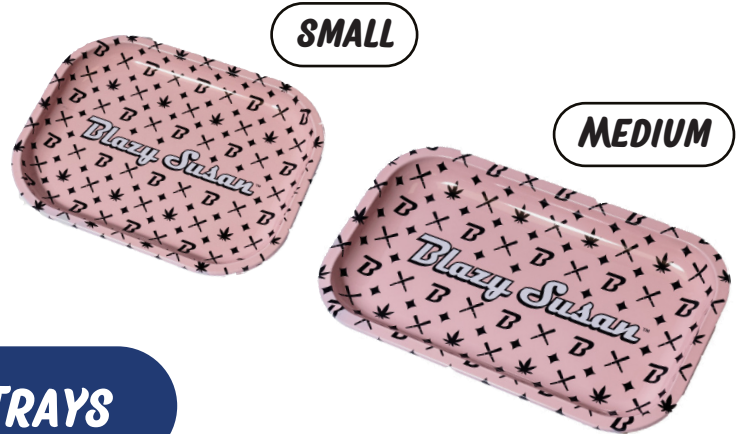

8. Candy Pink

ROLLING TRAY W/MAGNETIC LID

The Blazy Susan rolling tray is beauty function, and class all, well, rolled into one. Easy to clean, and durable.

SOLD AS SINGLE UNITS
SMALL TRAY MSRP: \$9.99
MEDIUM TRAY MSRP: \$14.99

-  Pink
-  Trippy Checkers
-  Purple
-  Pink Clouds
-  Black Carbon
-  Black
-  Summer Trees
-  Spacey Susan
-  Purple Icons

SMALL

MEDIUM

STAINLESS STEEL ROLLING TRAY

The Blazy Susan stainless steel rolling tray is beauty function, and class all well rolled into one. Easy to clean, and durable.

SOLD AS SINGLE UNITS
MSRP: \$24.99

METAL ROLLING TRAY

A classic metal rolling tray in two sizes with the Blazy Susan step and repeat pattern.

SOLD AS SINGLE UNITS
MSRP: \$9.99 - \$14.99

GRATEFULL DEAD METAL TRAYS

SMALL SIZE

MSRP: \$14.99

1. Rose Steal Your Face

2. Tie Dye Steal Your Face

3. Blazy Pink Steal Your Face

4. Dancing Bears

5. Rainbow Bolts

6. Blazy Bolts