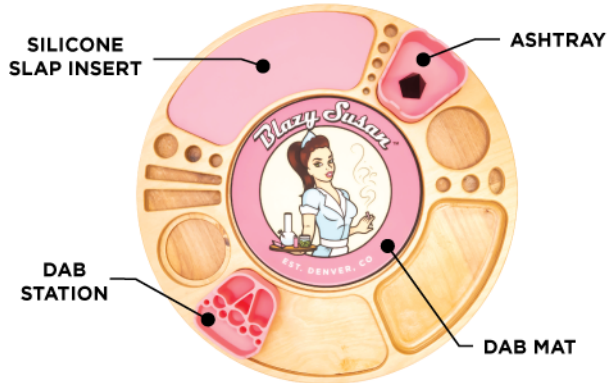

GRATEFUL DEAD SPINNING TRAYS

PINK SKELETONS

DANCING BEARS

RED AND BLUE STEALIE

TRAYS ARE SOLD AS
INDIVIDUAL UNITS
SUGGESTED
MSRP: \$175.00

Blazy Susan™
PREMIUM SMOKING ACCESSORIES

BUILD-A-BLAZY BUNDLE

HEY SHOPPER! SMOKE IN STYLE AND EQUIP YOUR STORE WITH BLAZY SUSAN'S PREMIUM SMOKING ACCESSORIES! FOLLOW THIS GUIDE TO BUILD THE BEST BLAZY BUNDLE, YOUR OWN!