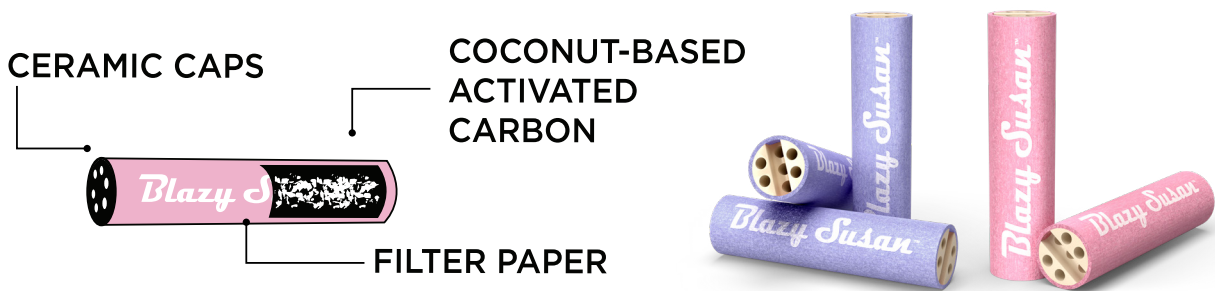

Blazy Susan™ X PURIZE®

BLAZY SUSAN CONES WITH PURIZE ACTIVATED CARBON FILTERS

Blazy Susan's cones with Purize coconut-based activated carbon filter tips offer an ultra-smooth smoking experience with extra filtration.

21 UNITS PER DISPLAY / 6 FILTERED CONES PER BOX
MSRP $4.99 EACH